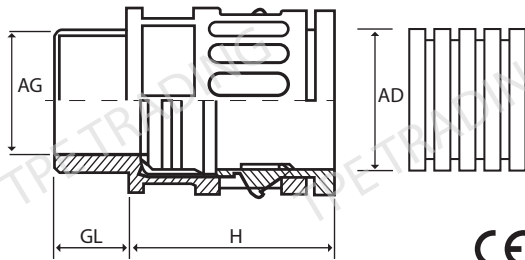

## I Product Overview

Material	PA6
Temperature	40°C to 100°C
Thread	M (Metric), G, NPT
Protection Degree	IP66, Using Suitable Seals (FR/FRH)

CE PAHS

Thread Type	Product Model	Flexible Size	Total Length (H)	Outer Size (AG)	Thread Length (GL)	Qty/Bag	
PG	SSQC-AD10.0/PG7	AD10.0	1/4"	23.0	12.5	10.0	100
	SSQC-AD13.0/PG9	AD13.0	5/16"	25.0	15.2	10.0	100
	SSQC-AD15.8/PG11	AD15.8	3/8"	27.0	18.6	10.0	100
	SSQC-AD18.5/PG13.5	AD18.5		28.0	20.4	12.0	50
	SSQC-AD21.2/PG16	AD21.2	1/2"	32.0	22.5	13.0	50
	SSQC-AD28.5/PG21	AD28.5	3/4"	34.0	28.3	14.0	50
	SSQC-AD34.5/PG29	AD34.5	1"	36.0	37.0	14.0	20
	SSQC-AD42.5/PG36	AD42.5	1-1/4"	38.5	47.0	14.0	10
SSQC-AD54.5/PG48	AD54.5	2"	40.0	59.3	15.0	10	

Thread Type	Product Model	Flexible Size	Total Length (H)	Outer Size (AG)	Thread Length (GL)	Qty/Bag	
G	SSQC-AD15.8/G3/8"	AD15.8	3/8"	28.0	16.6	10.0	100
	SSQC-AD21.2/G1/2"	AD21.2	1/2"	31.0	21.3	13.0	50
	SSQC-AD25.0/G1/2"	AD25.0	1/2"	35.0	21.3	13.0	50
	SSQC-AD28.5/G3/4"	AD28.5	3/4"	35.0	26.6	14.0	50
	SSQC-AD34.5/G1"	AD34.5	1"	36.0	33.4	14.0	20
	SSQC-AD54.5/G2"	AD54.5	2"	39.0	59.6	15.0	10